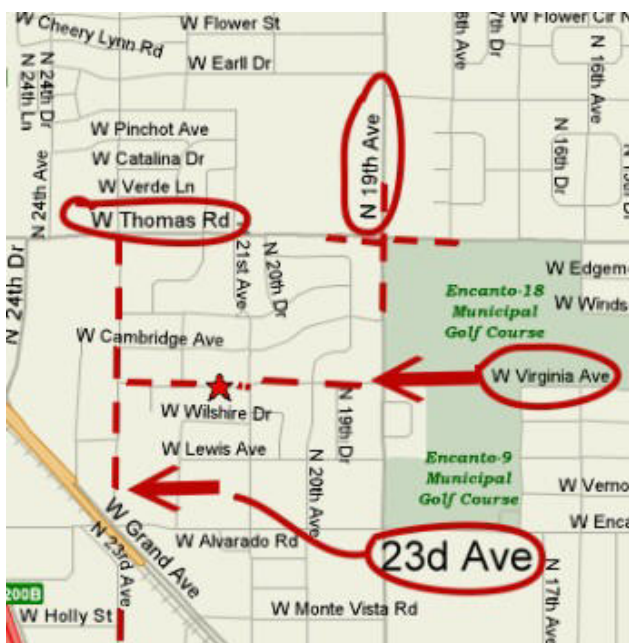

the Church of Spirit Awareness,  
2145 West Virginia Avenue  
Phoenix, Arizona

**Right:**  
as seen from the street

The church is located on the south side of Virginia Avenue. The parking lot in the front will be your landmark.

Also note the sign on the front of the church

A view of the east side of the church as seen from the street.

The meditation room behind the church is across from the gazebo. (not shown)

**Map 1:** Below is a "marked up" mapquest map to the church of Spirit Awareness emphasizing the main cross streets.

**Map 2:** Below is a wider view of Map 1.